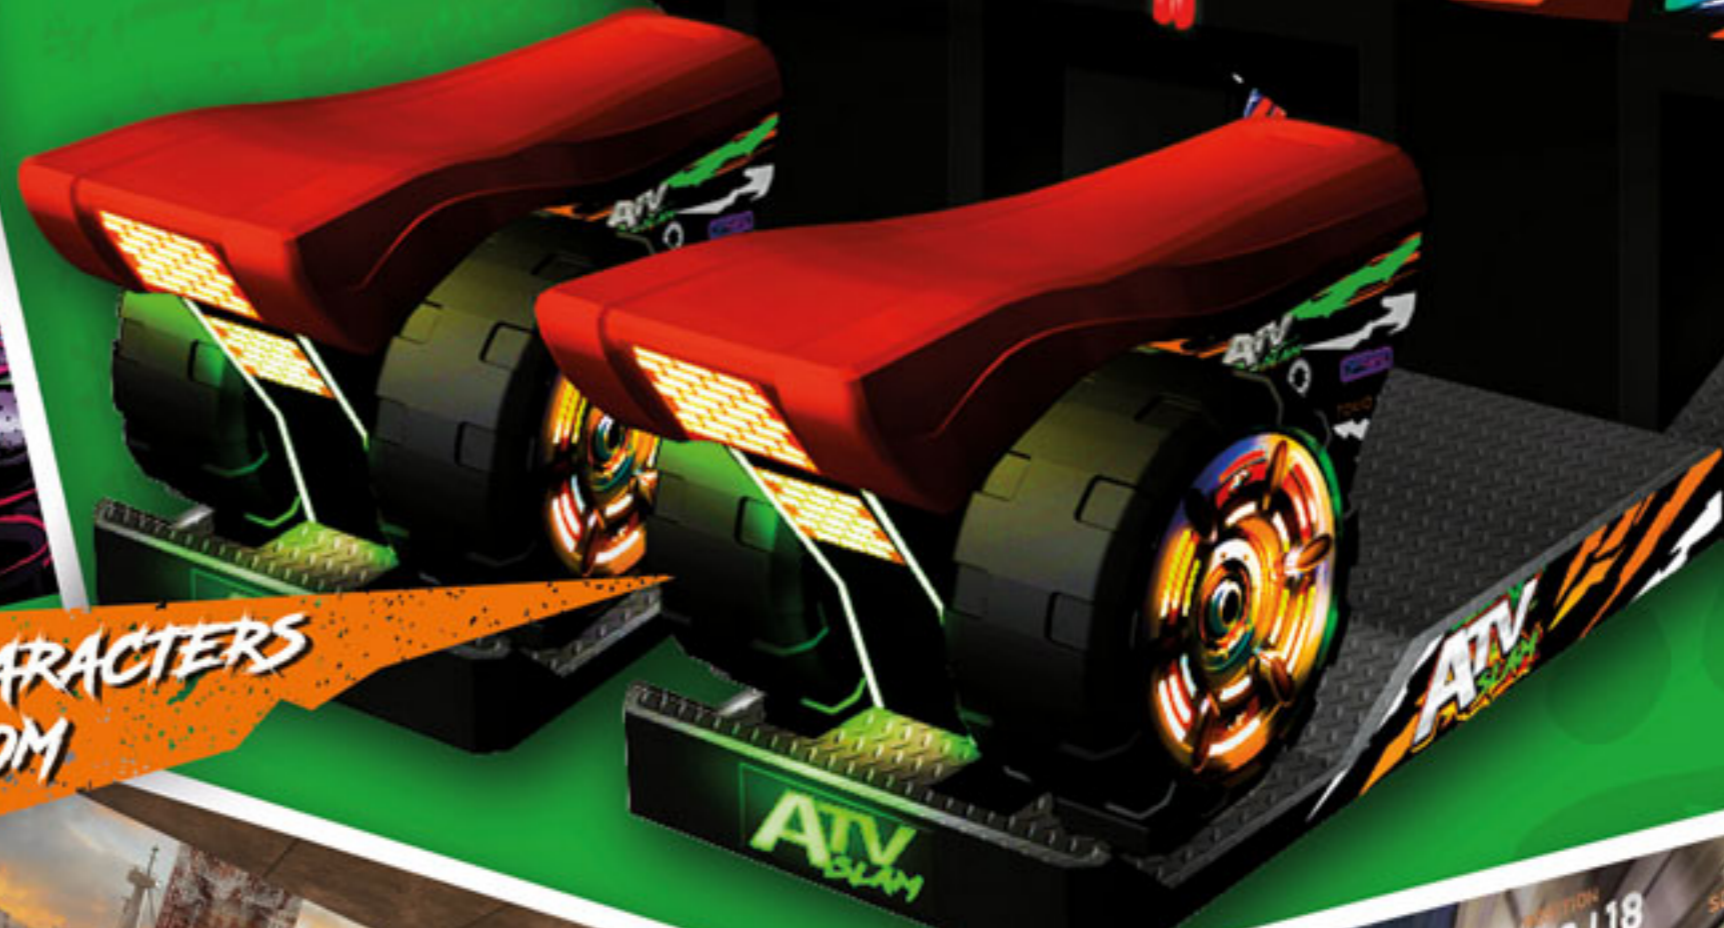

ATV SLAM

RACING UNLEASHED

ATV SLAM IN ALL NEW STANDARD
NON-MOTION CABINET!
SMALLER FOOTPRINT, STILL
BIG RACING THRILLS!

**10 EXOTIC ENVIRONMENTS, 5 CHARACTERS
AND 5 VEHICLES TO CHOOSE FROM**

**REALISTIC BIKE &
CONTROL SYSTEM**